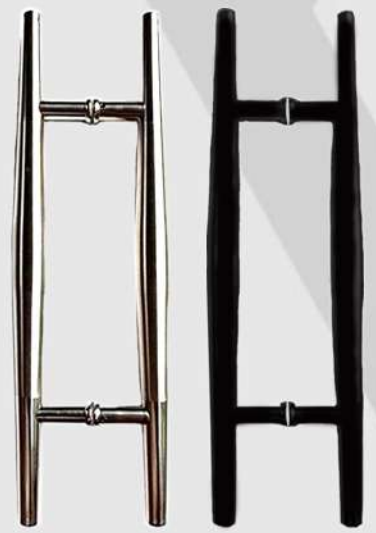

# Pull Handle

Stainless Steel

The Best Quality

HAL 3

**Pull Handle DOP ALTO 018**

Holo : ( 30x30 as 100 )

**Pull Handle C Kilat ALTO AH011**

Tersedia ukuran :  
25 ( p : 20 )  
32 ( p : 30, 35, 40, 50, 60 )

**Pull Handle Pipa Bulat ALTO 005**

Tersedia ukuran :  
25 ( p : 30 as : 20 )  
32 ( p : 50, 60 ) ( as : 30, 35, 40 )  
38 ( p : 100, 120 ) ( as : 80, 90 )  
Warna : Kilat & Kombinasi

**Pull Handle Kilat ALTO AH026**

Tersedia ukuran :  
25 ( p : 30, 35 )

**Pull Handle Kilat ALTO AH010**

Tersedia ukuran :  
32 ( as : 30, 35 )

**Pull Handle Pensil Kilat ALTO 008**

Tersedia ukuran :  
25 ( p : 20 )  
32 ( p : 30, 35, 40, 50, 60 )

**Pull Handle Hollow 20 x 40 ALTO AH030**

Tersedia ukuran :  
60 ( as : 35, 40 )  
80 ( as : 60 )  
100 ( as : 80 )  
120 ( as : 80 )

**Pull Handle Lengkung Kilat ALTO AH038**

Tersedia ukuran :  
25 ( p : 20 x 50 )  
( p : 15 x 45 )