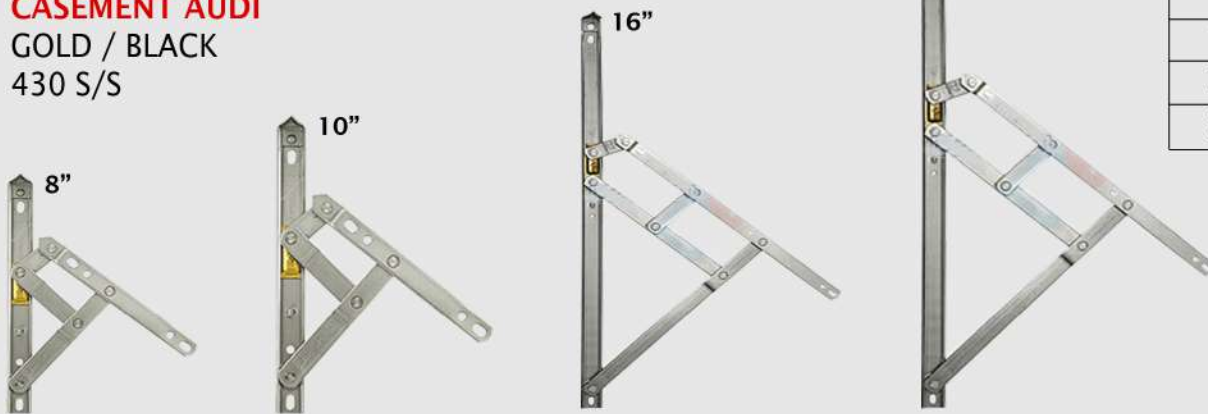

Friction Stay

CASEMENT AUDI
GOLD / BLACK
430 S/S