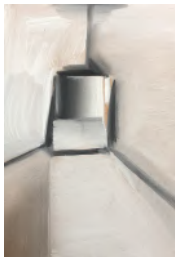

Christina Graham

Final Mirror for Wade #3, 2021

Oil on panel

7 x 5.75 inches

$500