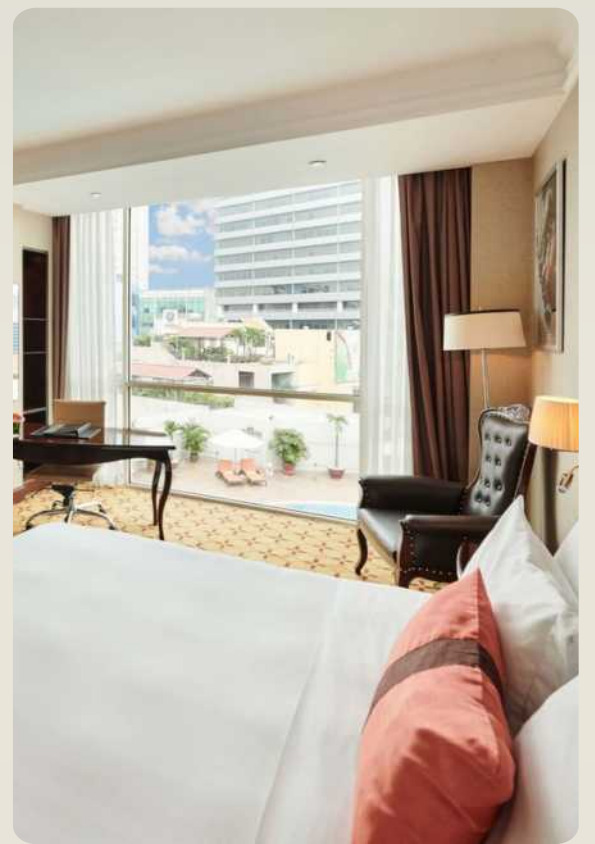

US\$ 92

Park Royal

311 Nguyen Van Troi, Di
2km/1.2mi - to Office (8mins)
3km/2mi - to Airport (8mins)

Corp. Price (net) VND
VND 2,222,600
US\$ 90

Holiday Inn

18E Cong Hoa, Tan Binh

4km/2.4mi - to Office (10mins)