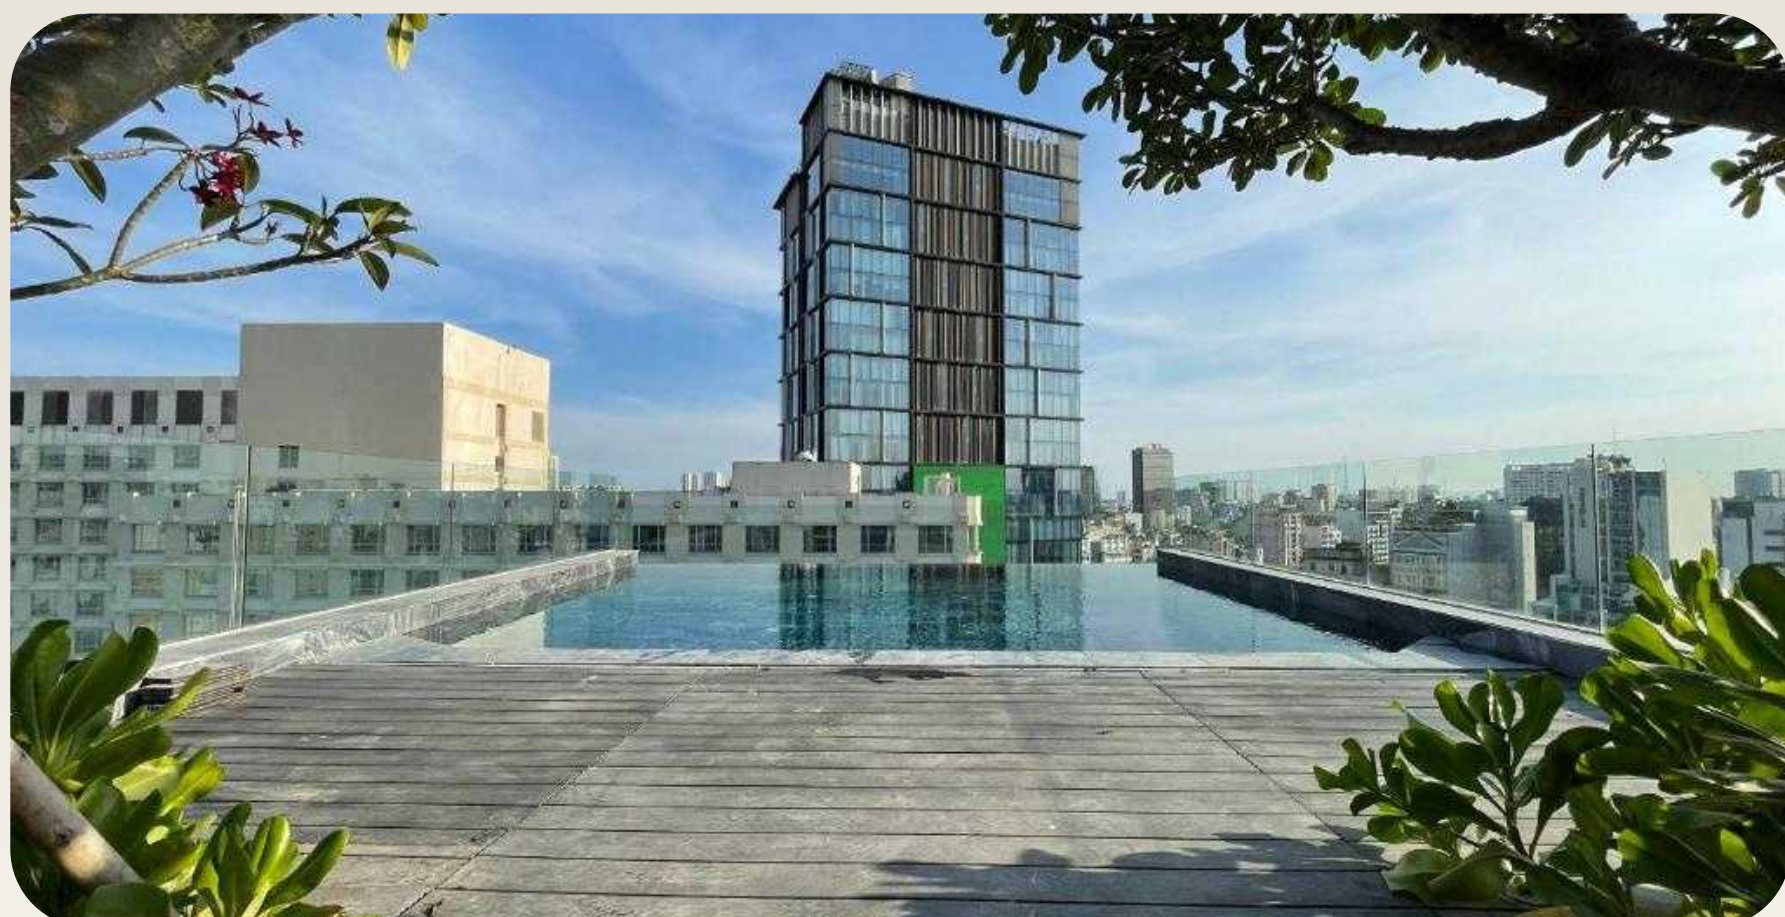

Corp. Price (net) VND

VND 1,960,000

US\$ 80

M City Hotel

33 Ton That Thiep, Di
4km/2.4mi - to Office (10mins)
5km/3mi - to Airport (15mins)

Corp. Price (net) VND
VND 1,450,000
US\$ 59

Wink

75 Nguyen Binh Khiem, Di
4km/2.4mi - to Office (10mins)
5km/3mi - to Airport (15mins)