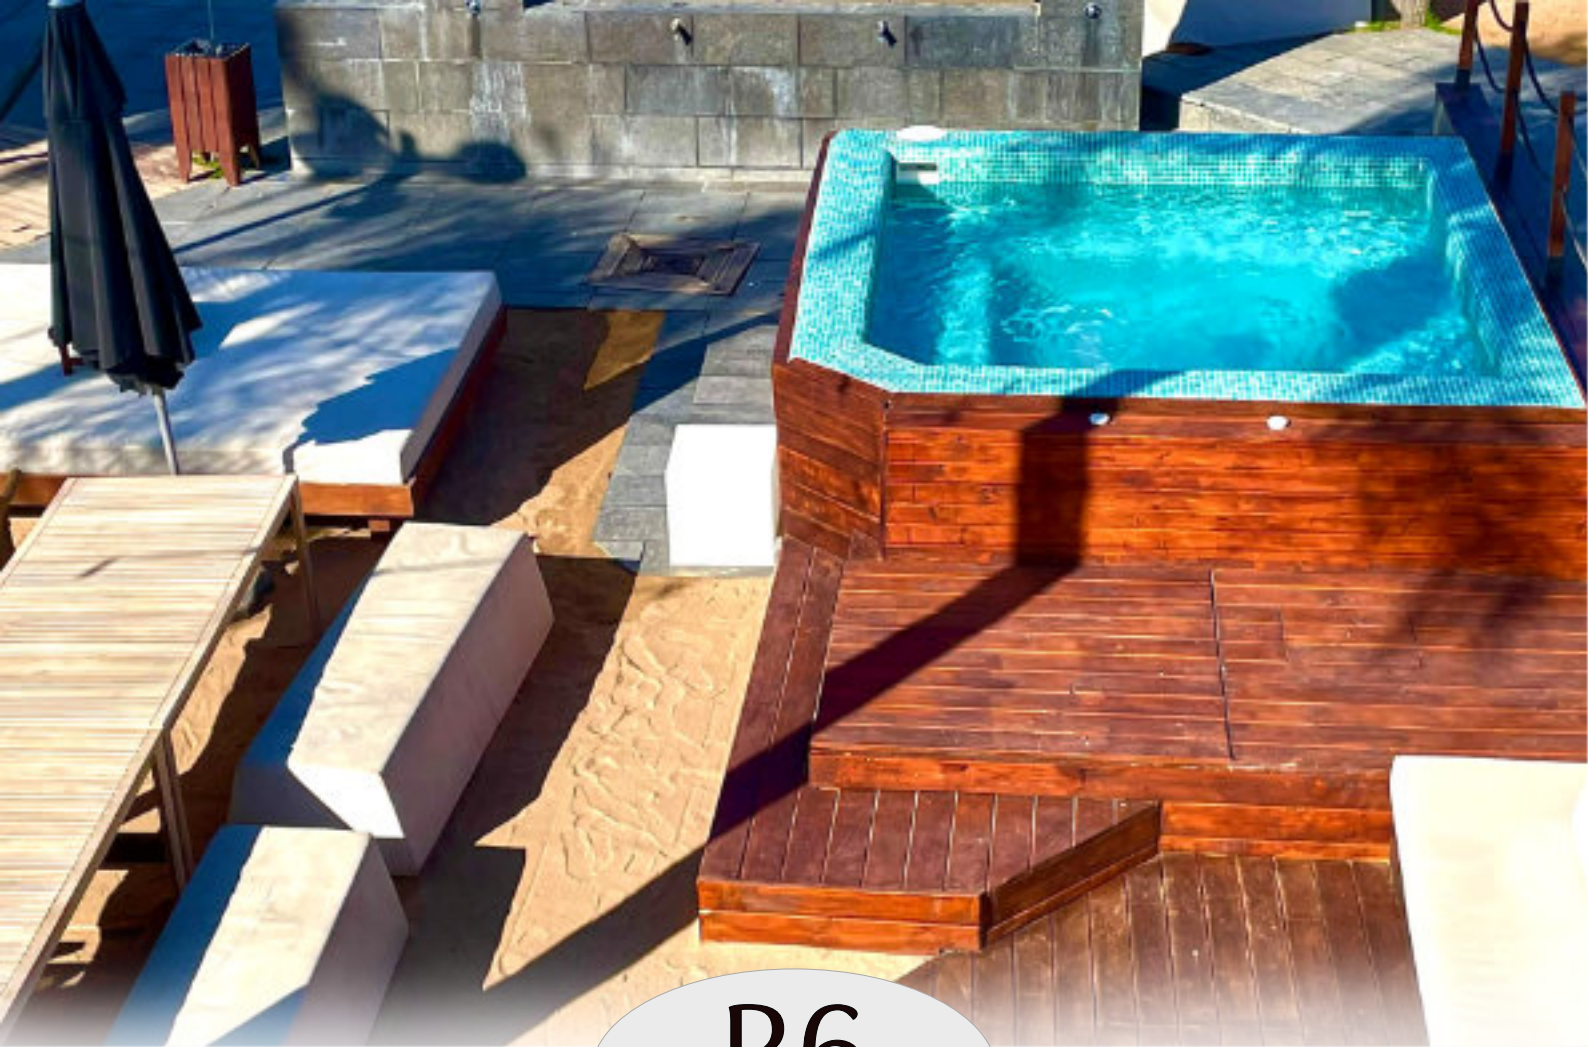

- Jacuzzi - Mini Pool
- Sofa with a little table
- Table and benches for sit-down meals
- Big bed 5 pax
- Umbrellas
- Sand, wood and stone floors

Price 150 €

+ Chosen menu cost

Capacity

25 pax. maximum

Expandable with annexed areas of the chill out