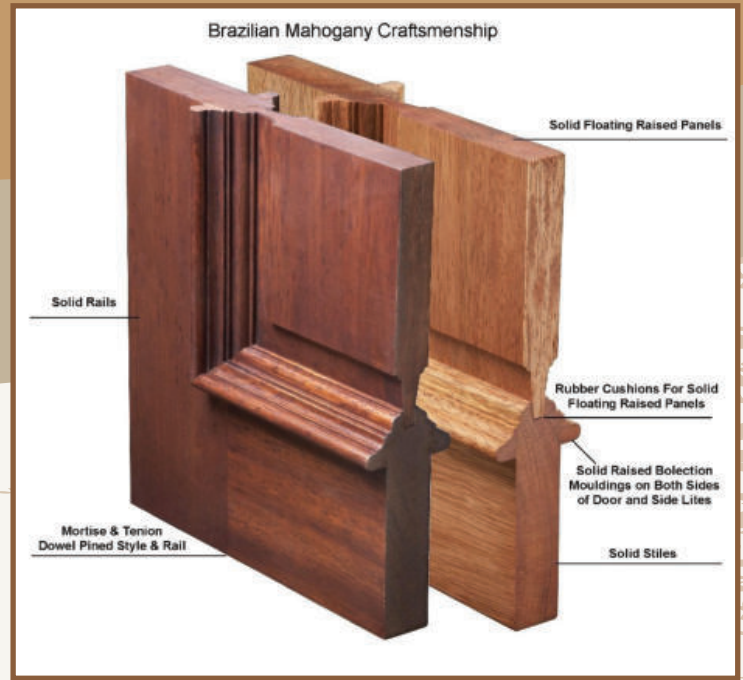

A143

A144

A145

A146

A147

A148

Cabinet Front and Internal Elevation.

Solid Wood Pergolas.

Stair Case, Post and Hand Rails

Wooden Vanity.

Classical and Special Works.

Interior Designs.

Door Section

Wood Colours.

C189

C190

C191

C192

C193

C194

C195

C196

C197

C198