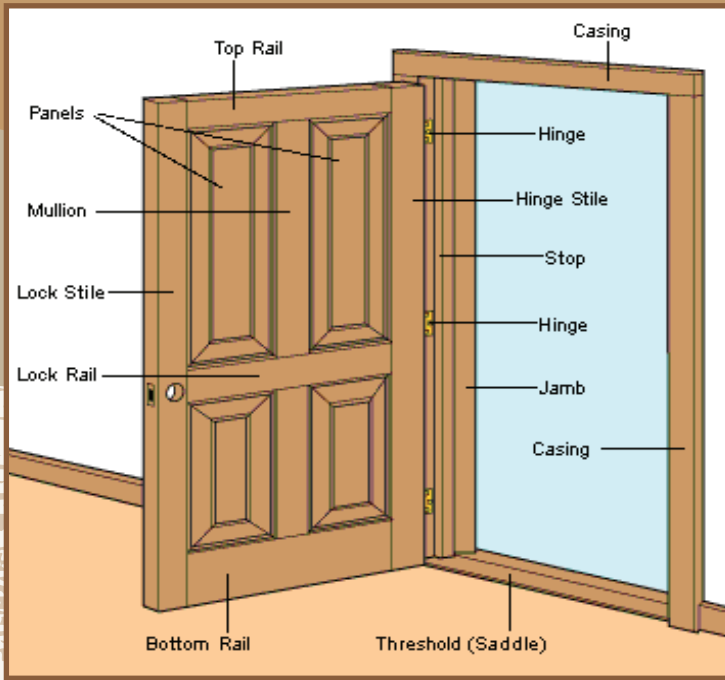

Stair Case, Post and Hand Rails

Wooden Vanity.

Classical and Special Works.

Interior Designs.

Door Section

Wood Colours.

C189

C190