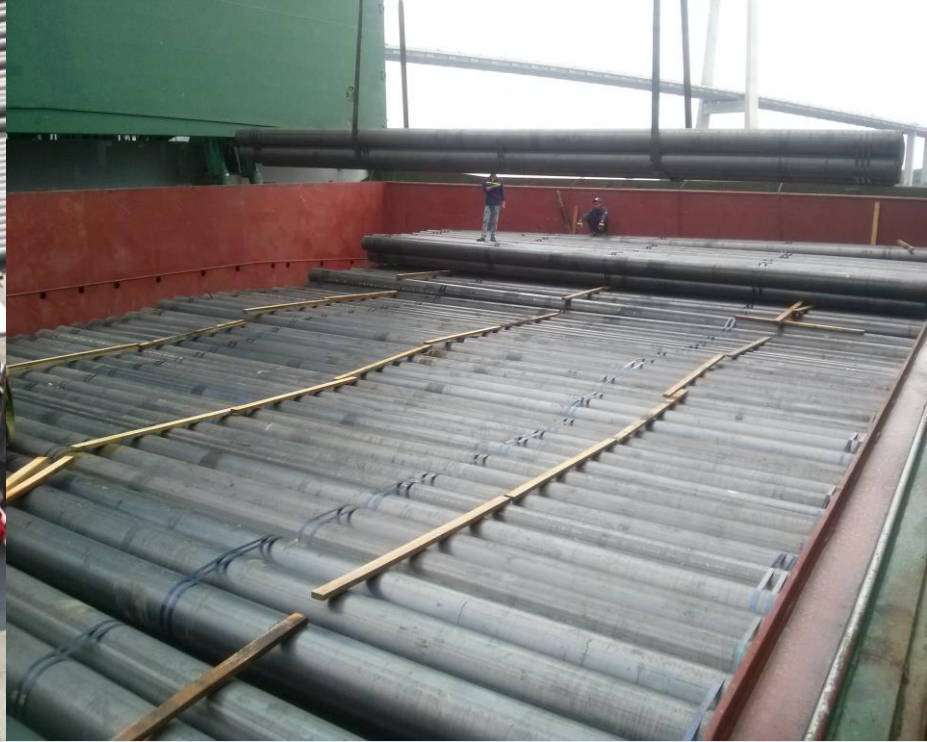

Stevedoring Pipe Steel