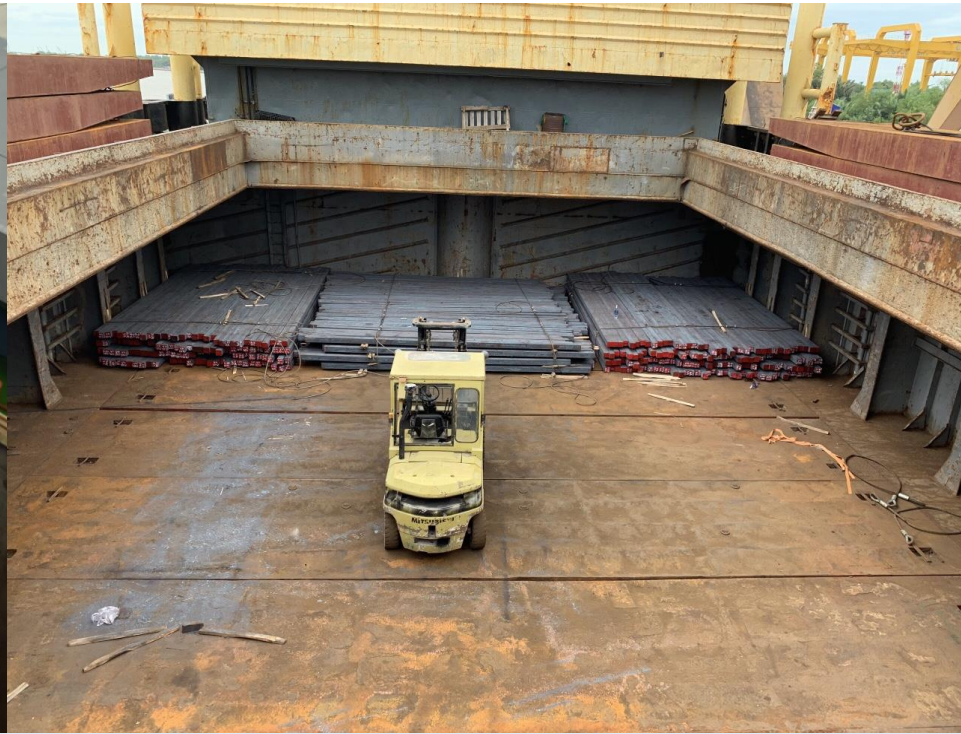

LOTUS JOINT VENTURE COMPANY

ISO 9001
BUREAU VERITAS
Certification

**WELCOME
TO
LOTUS PORT**

ALWAYS FOR CUSTOMERS' INTERESTS

Prominent in Steel Stevedoring

- **Steel/ Oversize, Overweight Equipment/ Special Purpose Vehicles** is one of the strength of Lotus Port and the main focus on Lotus' development vision.
- With **facilities and equipment** specialized for **Steel Cargo handling**. Cargo are guaranteed to **be safely, fast and efficiently** load/unload.
- In addition, Lotus Port's staffs are experienced, responsible working spirit and dynamic cooperation ability. Always ensure the most efficient operation.

Discharging Steel Billet

Discharging Shape Steel

Handling cold rolled steel coils onboard

Handling wire-rod onboard

Storage

- Our infrastructure has 170.000 Sqm, including:
 - Storage: 60.000 Sqm
 - Container Yard: 100.000 Sqm
 - Warehouse: 10.000 Sqm*(Container Yard & Storage yard can be use for multiple kind of cargo.*
- Smart moving route assure fast and efficient in and out of cargo,

Warehousing Wire-Rod

Liebherr Crane – Qty: 2 Pcs

- Specialized for handling steel and equipment merchandises.
 - Lifting capacity 40 tons. Outreach 30m.
 - Operate by experienced operator.

Gantry Crane – Qty: 2 Pcs

- Specialized for handling containers.
 - Lifting capacity 40 tons. Outreach 29.5m.
 - Operate by experienced operator.
 - Can be convert to handle steel.

Polyester web-sling

- Specialized for handling steel coil/equipment.
 - Rubber plated (Standard).