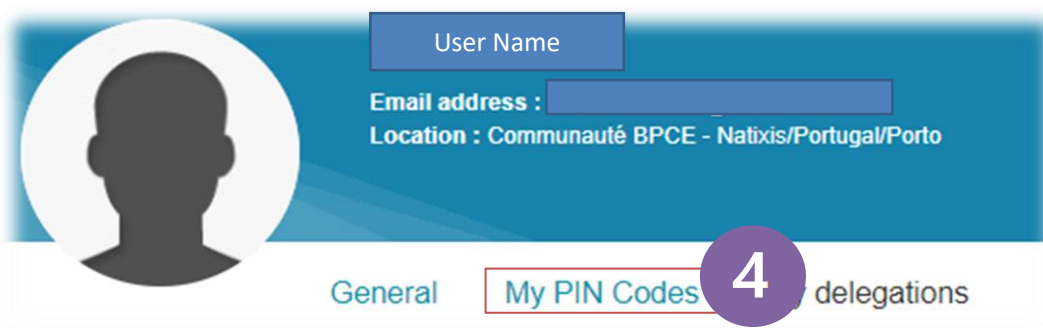

# SharingCloud Register your Badge!

Open your laptop browser and visit <https://groupebpce.sharingcloud.net>

1

You must run this procedure from your LAPTOP!

3

4

General My PIN Codes My delegations

Association (One time usage)