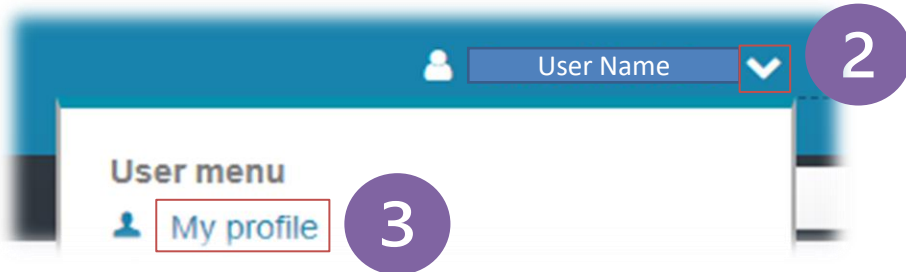

# SharingCloud Register your Badge!

Open your laptop browser and visit <https://groupebpce.sharingcloud.net>

1

You must run this procedure from your LAPTOP!

3

4

General My PIN Codes My delegations

Association (One time usage)