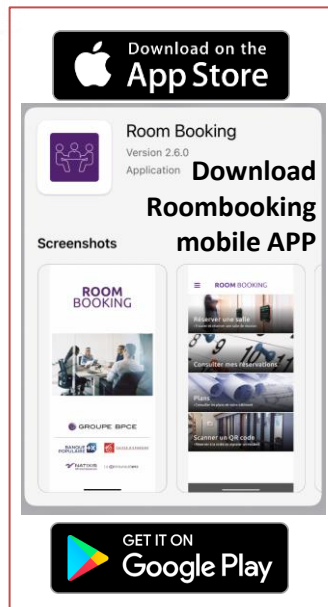

# SharingCloud Register your Badge!

Open your laptop browser and visit <https://groupebpce.sharingcloud.net>

1

You must run this procedure from your LAPTOP!

3

4

General My PIN Codes My delegations

Association (One time usage)

PIN Code : .....

Expiration date : May 14, 2021, 11:32 a.m.

Generate a new association PIN code

5

Send my PIN code by email

6

7

RUN THIS STEP ON GROOMPAD TV

When booking a room for the first time you need to enter your PIN. This only need to be done once.