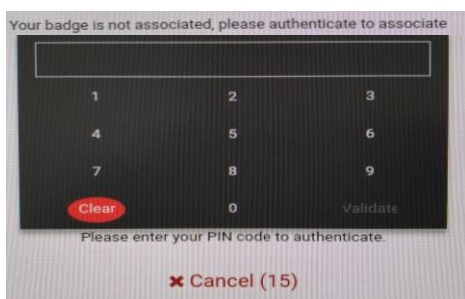

# SharingCloud Register your Badge!

Open your laptop browser and visit <https://groupebpce.sharingcloud.net>

1

You must run this procedure from your LAPTOP!

3

4

General My PIN Codes My delegations

Association (One time usage)

PIN Code : .....

Expiration date : May 14, 2021, 11:32 a.m.

Generate a new association PIN code

5

Send my PIN code by email

6

7

RUN THIS STEP ON GROOMPAD TV

When booking a room for the first time you need to enter your PIN. This only need to be done once.