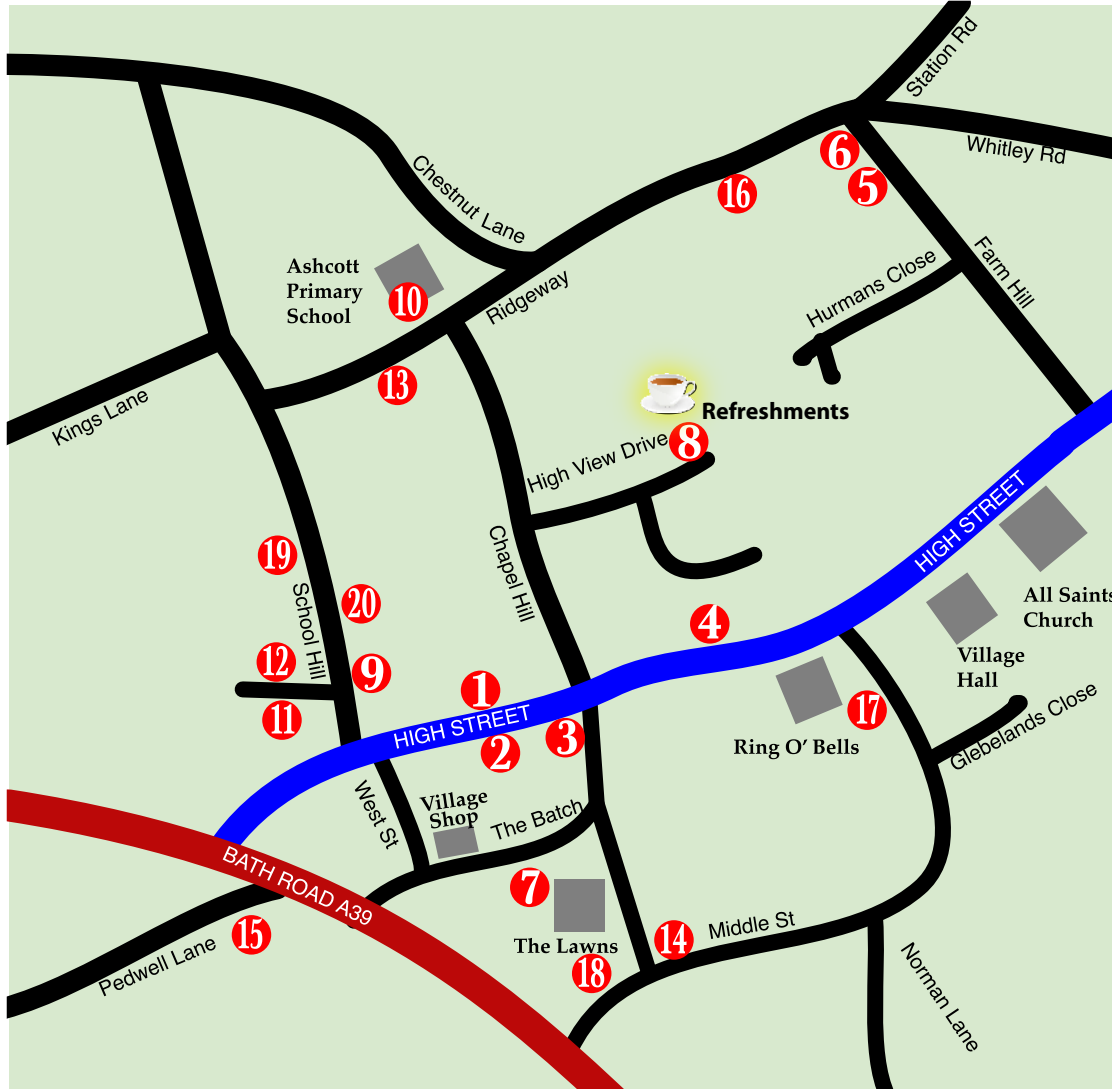

# A JOLLY JUMBLE TRAIL

Saturday 22nd May 2021 - 10am -12 noon

## STALLHOLDERS:

1. Freda Prime, 17 High St. TA7 9PL
2. Sue Harrison, 4b High St TA7 9PL
3. Anne Thompson, 8 High St, TA7 9PL
4. Jane Sayer, 29 High St TA7 9PZ
5. Lyn Tidball, 17 Farm Hill, TA7 9PS
6. Sian Everson, 19 Farm Hill TA7 9PS
7. Nancy Routley, 8 The Batch TA7 9PH
8. Lyn Harvey, High View Drive, TA7 9QY
9. Eva Hurd, 12 School Hill, TA7 9PN
10. PTA Adele. The School, Ridgeway TA7 9PP
11. Emma Mitchel, 5 Old School Close TA7 9RA
12. Jo Brayley, 4 Old School Close. TA7 9RA
13. Valerie Bradburn, 25a Ridgeway TA7 9PP
14. Angela Mellanby, Chapelgate, Chapel Hill, TA7 9PJ
15. Wayne Capel, 3 Pedwell Lane, TA7 9PJ
16. Margaret Wyatt, 9 Ridgeway, TA7 9PP
17. Debbie Shingler, 15 Middle St. TA7 9QB
18. Janet Lacey, Middle St, TA7 9QD
19. Mrs Sibley, 17 School Hill, TA7 9PN
20. Joy Bartlett, 4 School Hill, TA7 9PN